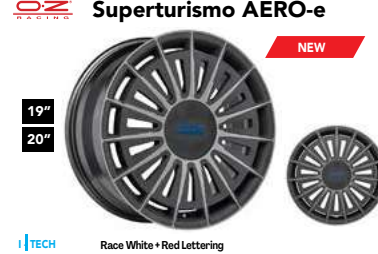

O.Z. Superturismo AERO-e